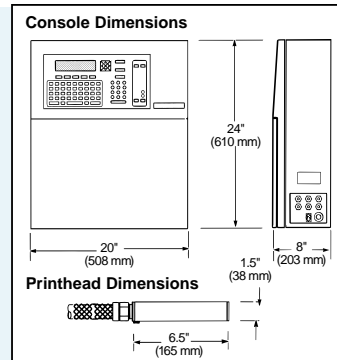

Specifications

Line Speed Capability

Can print 1 to 3 lines of print in speeds of up to 170 ft./min. (52 m/min.)

Resolution

170 dots/inch (67 dots/cm)

Print Density

18 characters/inch (11 characters/cm) with 5 x 7 matrix; matrix dependent

Font Matrix Configuration

5 x 7, 5 x 7 twin-line, 5 x 7 tri-line, 7 x 9, 10 x 16, 16 x 24, 16 x 24 twin-line, bar codes.

Optimal Character Height

Selectable from less than 1/32" (0.6 mm) to almost 1/4" (5.6 mm).

Keyboard

66 alphanumeric and special character keys on moisture and ketone resistant, membrane-type keyboard, security features.

Display

40-character, 8-line illuminated (back-lit) LCD display.

Custom Characters/Logos/Graphics

Available.

Data Interface

128-character ASCII code: RS-232C at baud rates selected up to 19.2 kbps.

Standard Message Storage

Thirty-two 62-character single-line messages; or thirty-two 124-character twin-line messages; thirty-two 186 character triple-line messages; additional message storage capacity available.

Printhead Cable

12-foot (3.7 m) vinyl-covered armored conduit.

Ink Consumption

Up to 270 million characters per quart of ink, depending on ink, stroke setting and adjustments.

Temperature/Humidity Range

55° to 95°F (13° to 35°C); 10% to 90% RH without condensation.

Air Requirements

65 psi min. (4.3 bars), depending on ink; 2.0 SCFM max. (3.398 l/hr.); dry, oil-free filtered air.

Electrical Requirements

Nominal 110 or 240 VAC at 50/60 Hz; 75 watts.

Approximate Weight

Unpacked	90 lbs. (41 kg)
Packed	110 lbs. (50 kg)

We Build Confidence...

The Videojet EXCEL® HR ink jet printer gives you the results you want when you need printing of the highest quality or the smallest size on virtually any surface. The Excel HR system codes products and packages where space is at a premium and print contrast and clarity are critical. Cosmetics, pharmaceuticals, electronics, and specialty product manufacturers, among others, can now get high resolution ink jet printing on the production or packaging line.

The Excel Series HR printer can print characters as small as 0.6 mm (less than 1/32") and up to 5.6 mm (almost 1/4") in height. The Excel HR system prints up to 27 characters per inch (11 characters/cm) without compromising legibility. It will serialize, automatically advance expiration dates, and print part numbers, batch codes and messages in one, two or three lines of precise alphanumeric, bar codes and custom logos.

SurePrint® software keeps the Videojet Excel HR printer running reliably. It automatically adjusts ink viscosity for consistent printing and maximum uptime. It controls each ink droplet, optimizing its "flight" and spacing for perfect dot matrix printing. Plus, the Excel HR printer's hydraulic system is field-tested and proven for ultimate reliability.